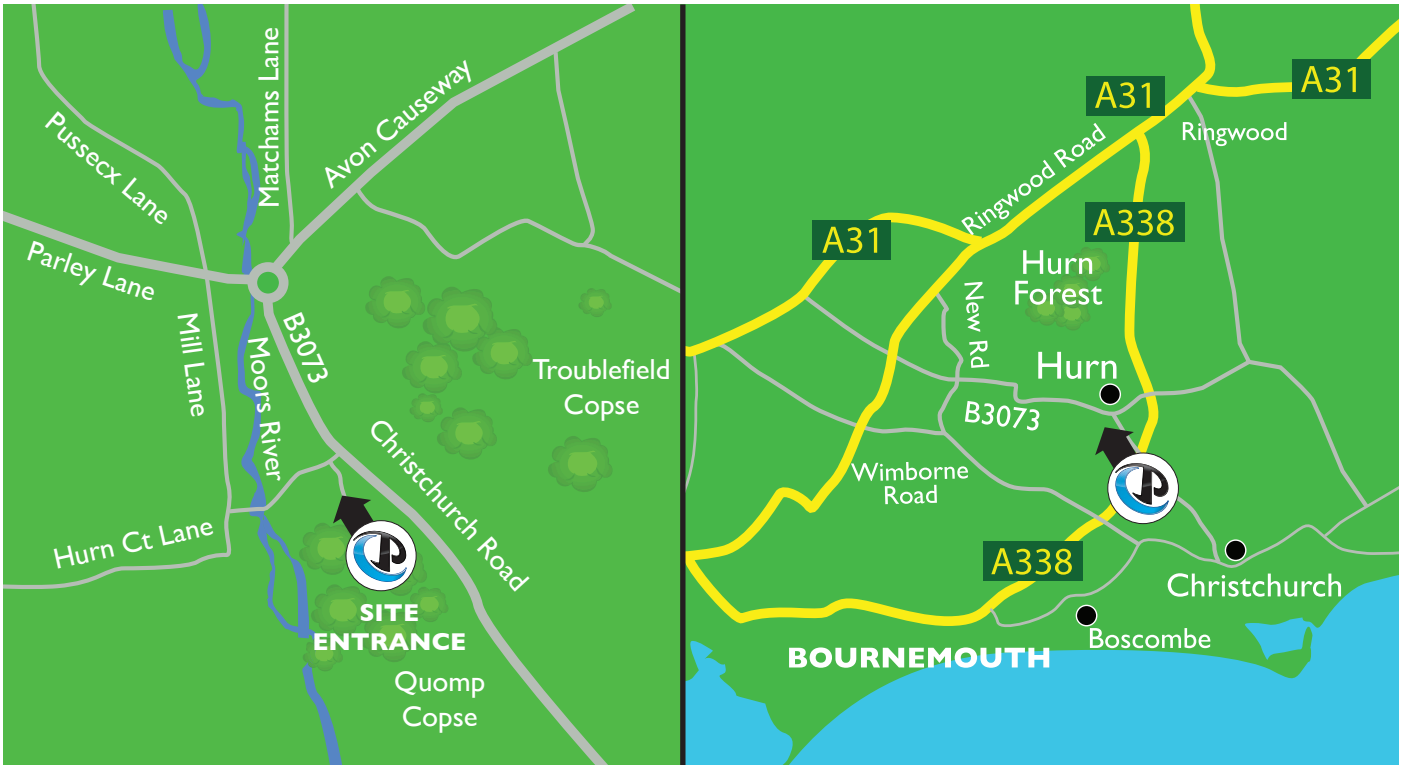

SITE DIRECTIONS FOR BOURNEMOUTH

Hurn Court Lane
Christchurch Road
Hurn, Christchurch
Dorset BH23 6BT (nearest postcode)

Lat: 51° 45' 57"N Long: 1° 49' 5"W

We are located off Hurn Court Lane

Travelling south on the A338, turn left onto the B3073 heading towards Hurn. At the T-junction turn right, over the fly over, and through the traffic lights. The next left is Hurn Court Lane, take this turning, Camouflage is located on the left. If you get to the roundabout you have gone too far.